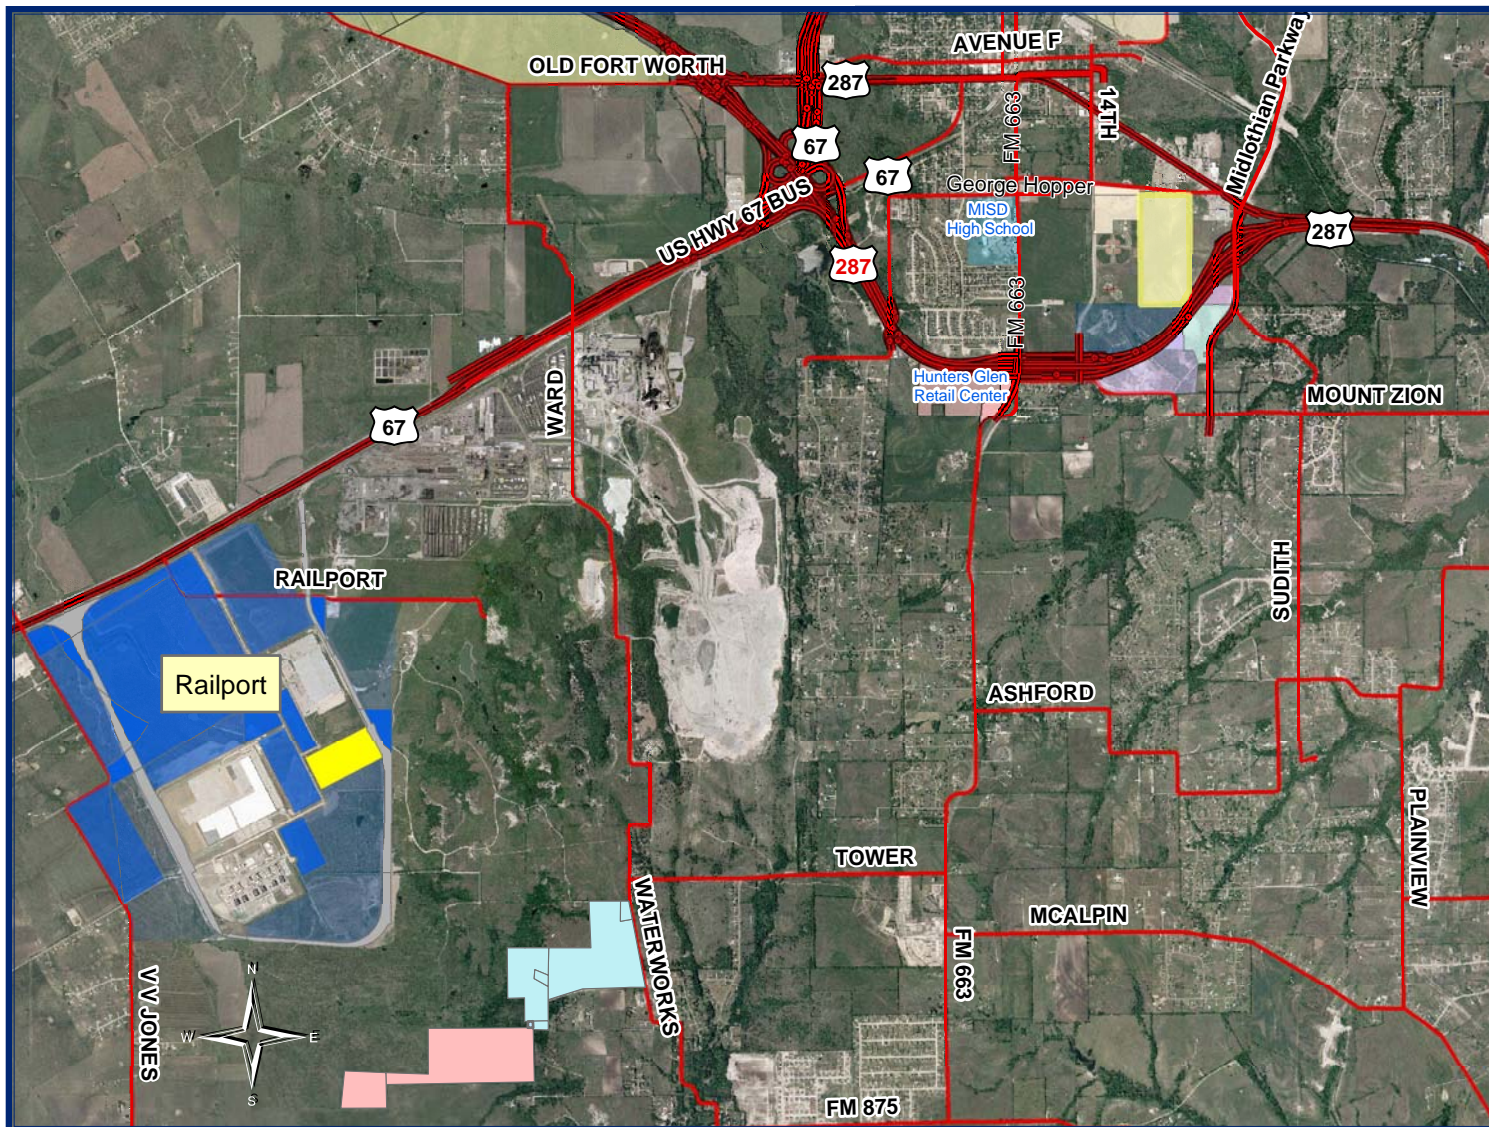

**APPROXIMATELY 220 ACRES TOTAL
117 ACRES + 103 ACRES**

**Located on
Waterworks Rd.
West of FM 663,
North of FM 875
Midlothian, Texas
76065**

**For more information contact
Randall Tucker at (972) 723-3286 or (972) 989-6991**