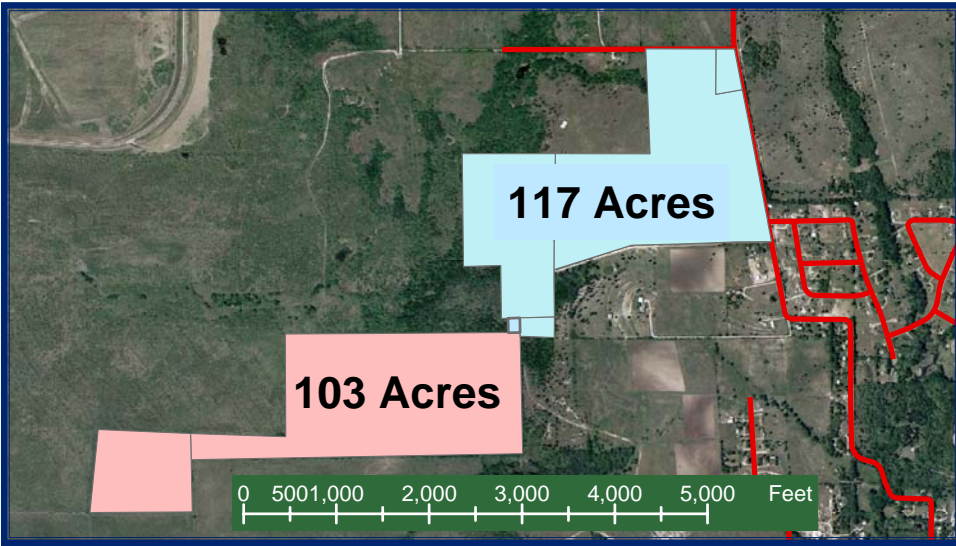

**APPROXIMATELY 220 ACRES TOTAL
117 ACRES + 103 ACRES**

**Located on
Waterworks Rd.
West of FM 663,
North of FM 875
Midlothian, Texas
76065**

**For more information contact
Randall Tucker at (972) 723-3286 or (972) 989-6991**