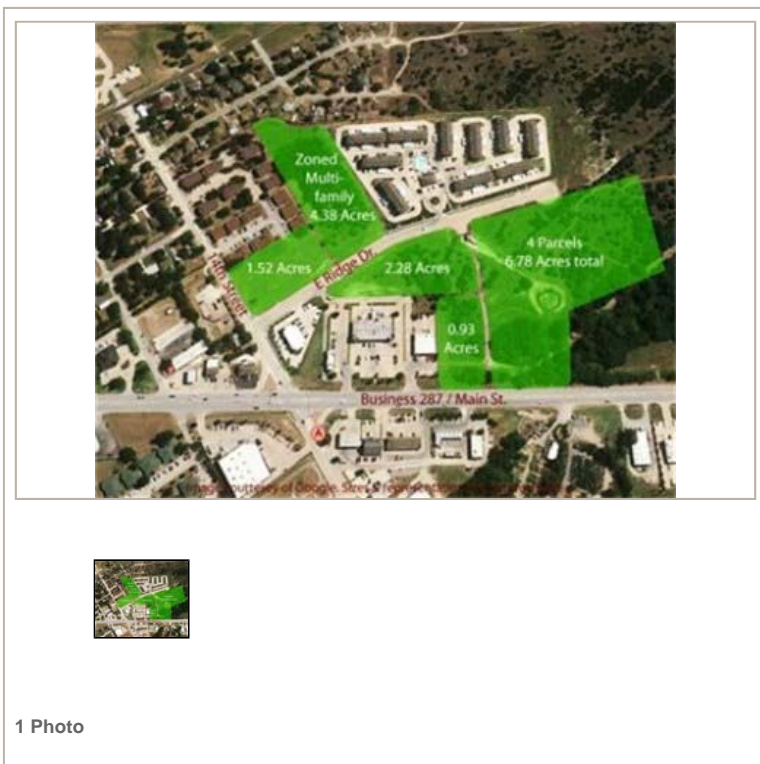

1 Photo

Price: $750,000

Eastridge
Midlothian, TX 76065
Subdivision: Wm Hawkins

County: Ellis

#: 11629855
Status: Active

Last Update: 10/10/2011 1:43 PM Central

Listing Information

Property Type: Land	
Lot Size:	4.38 Acres

Subdivision: Wm Hawkins
Water: City

School Information

District: Midlothian			
Elementary:	IRVIN	Middle:	FRANK SEALES
High:	MIDLOTHIAN		

Room Information

Exterior / Lot Features

Additional Exterior/Lot Features: Commercial L, Interior Lot

Driving Directions